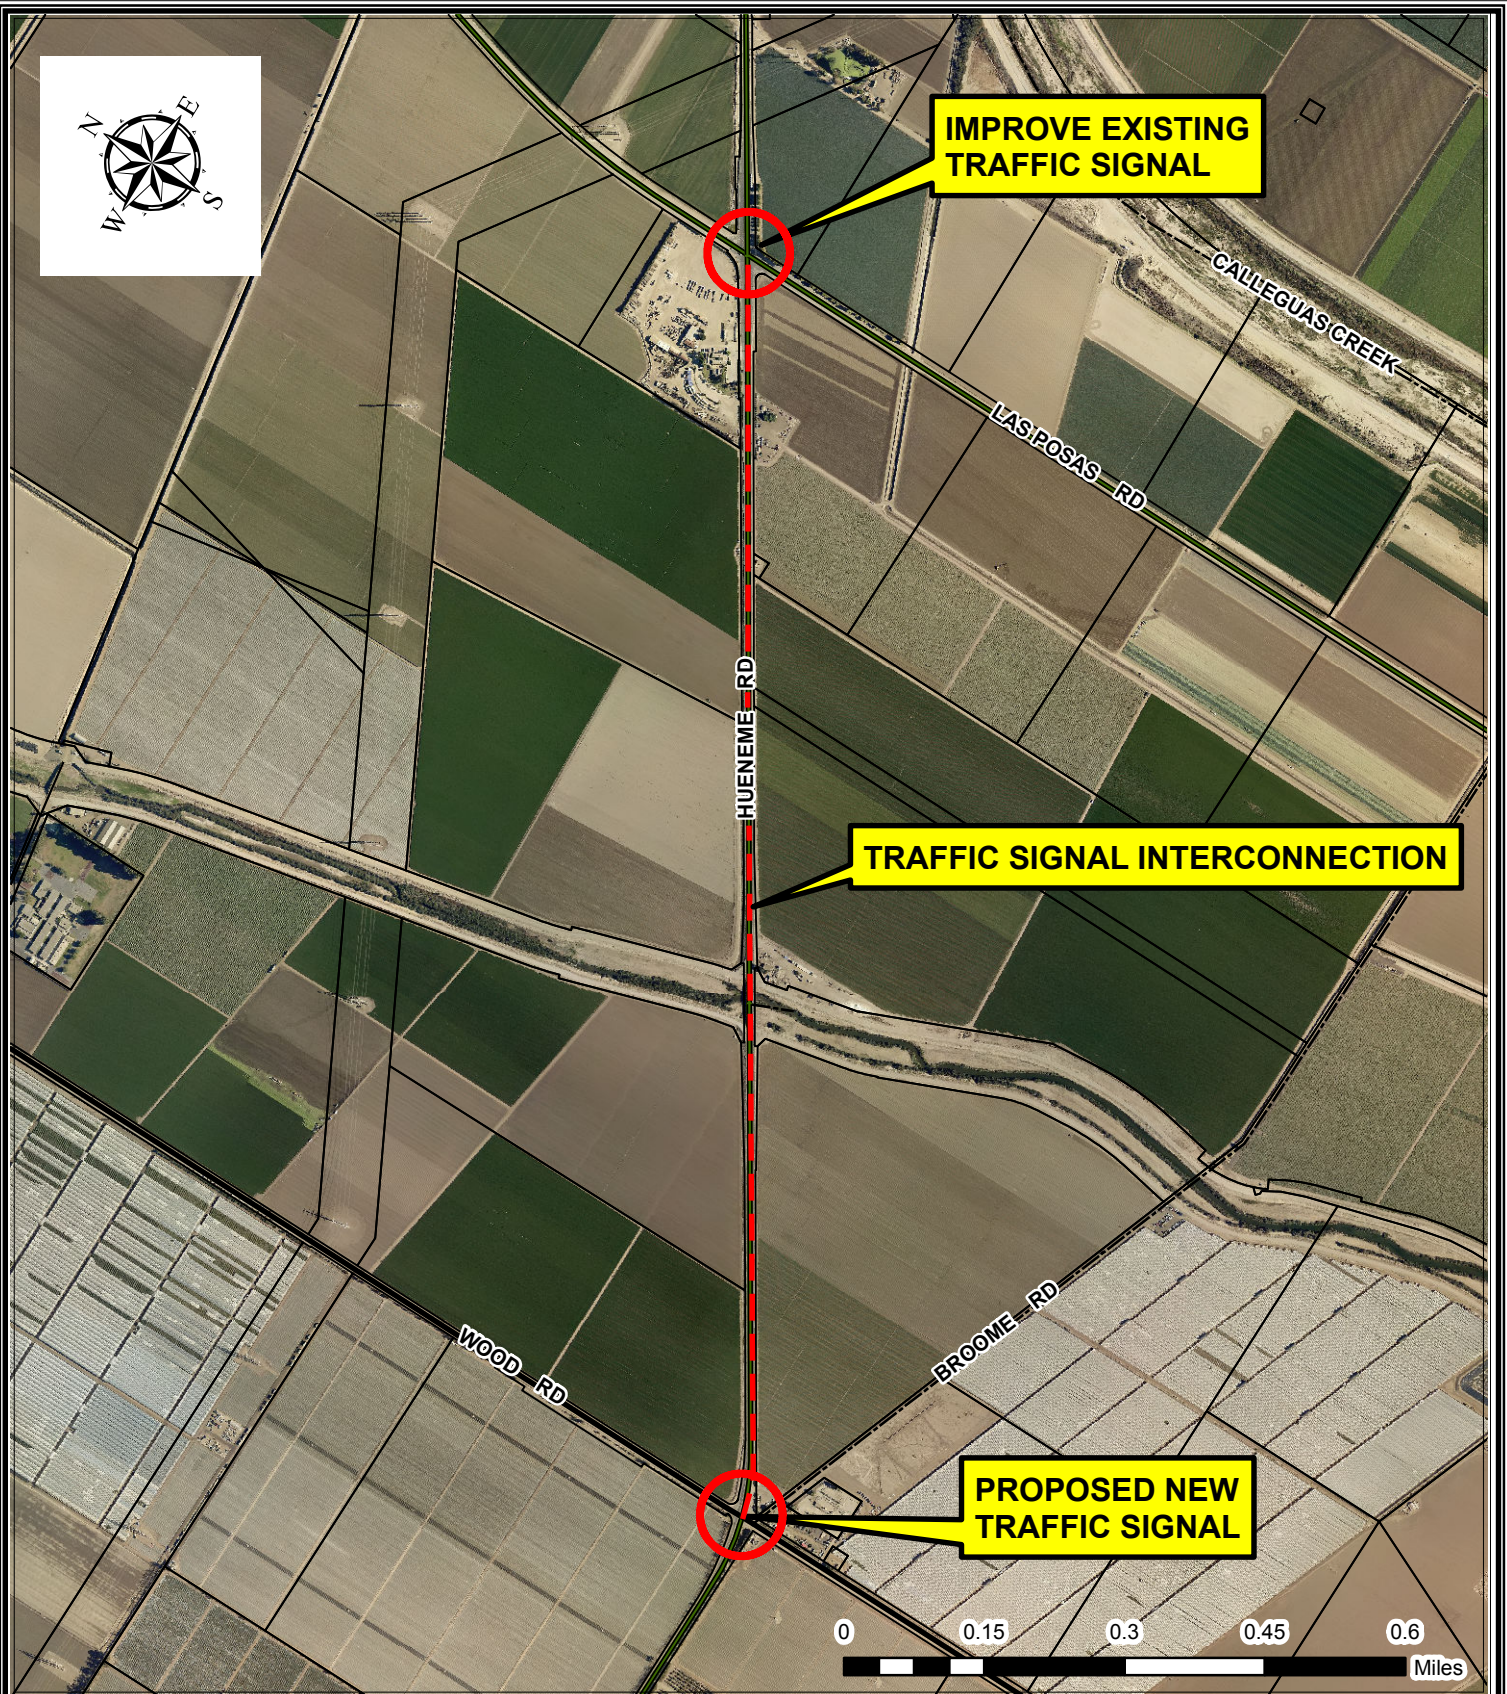

**PROJECT
LOCATION**

VICINITY MAP

N.T.S.

**COUNTY OF VENTURA
PUBLIC WORKS AGENCY
TRANSPORTATION DEPARTMENT
HUENEME RD CORRIDOR TRAFFIC SIGNAL INTERCONNECTION & SAFETY IMPROVEMENTS PROJECT
WOOD ROAD TO LAS POSAS ROAD**

VICINITY MAP

EXHIBIT 1

**COUNTY OF VENTURA
PUBLIC WORKS AGENCY
TRANSPORTATION DEPARTMENT**

HUENEME RD CORRIDOR TRAFFIC SIGNAL INTERCONNECTION & SAFETY IMPROVEMENTS PROJECT
WOOD ROAD TO LAS POSAS ROAD
LOCATION MAP